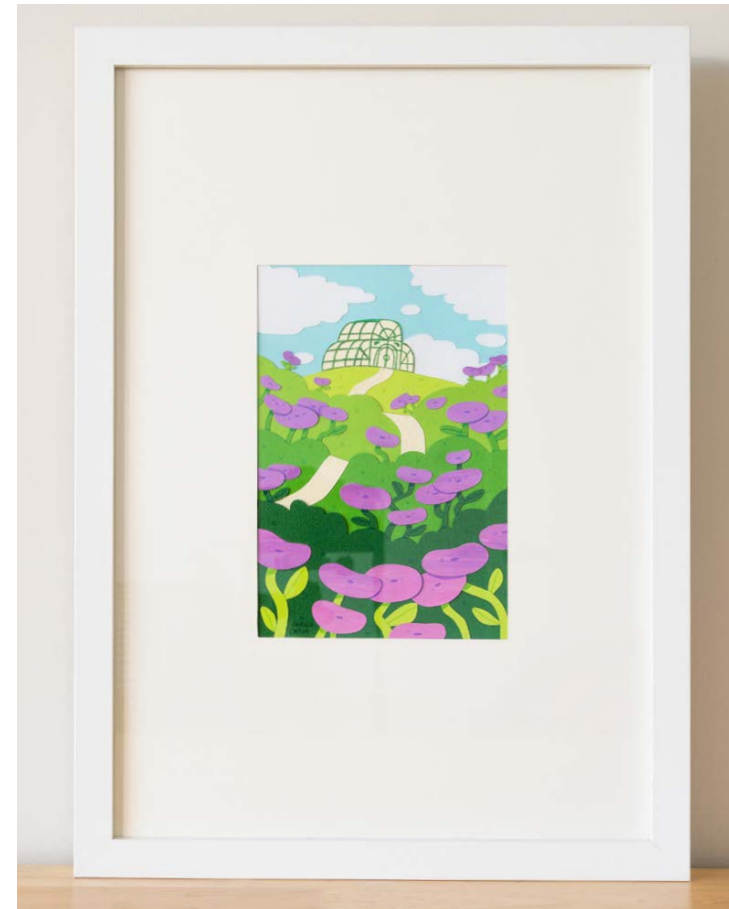

SARAH CAPON - Strawberry Ice Cream

Storytelling Study

Gouache and coloured pencil on layered paper.

Framed size: 38.2 x 34 cm

AUD \$450

Local pick up at Richard Randall Art Gallery, Mt Cootha between April 10 -19, 2026

National and International Courier available on request.
Please email Sarah for a quote: hello@sarahcapon.com.au

SARAH CAPON - Greenhouse on the Hill

Exploration with colour and form

Coloured pencil and gouache on layered paper.
Framed size: 44.5 x 32 cm